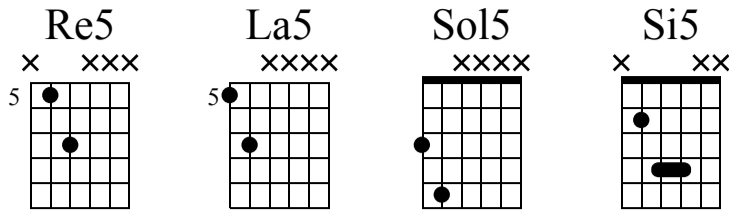

Come together - The Beatles

Intro

4

G.2

Verse 1

Re5

La5

Sol5

Interlude

4

Verse 2

Re5

La5

G5

Chorus

Si5

La5

Sol5

La5